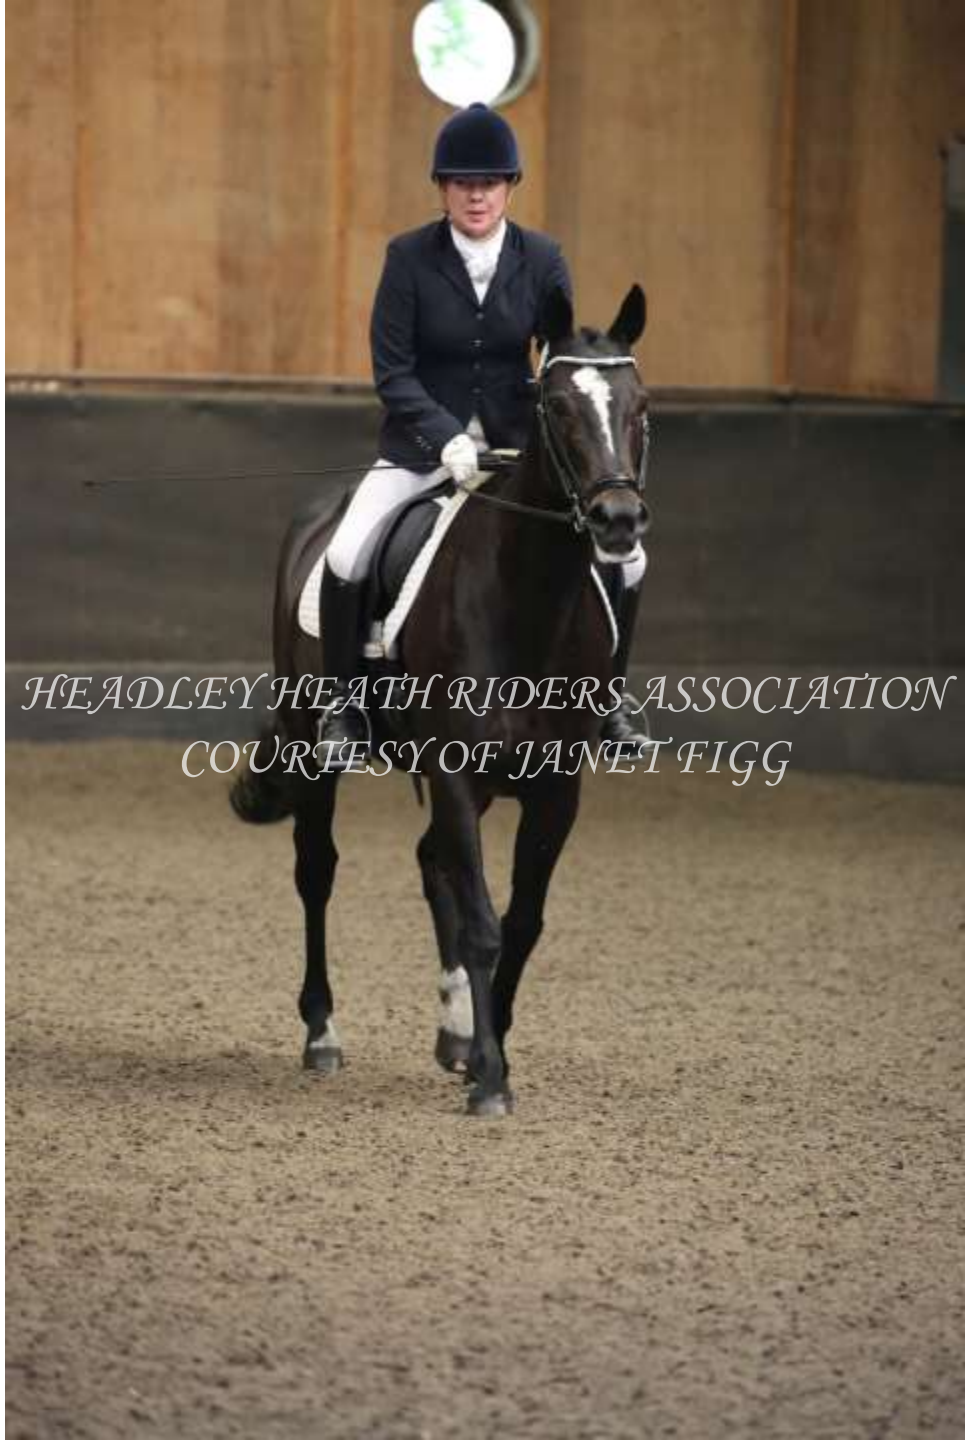

*HEADLEY HEATH RIDERS ASSOCIATION
COURTESY OF JANET FIGG*